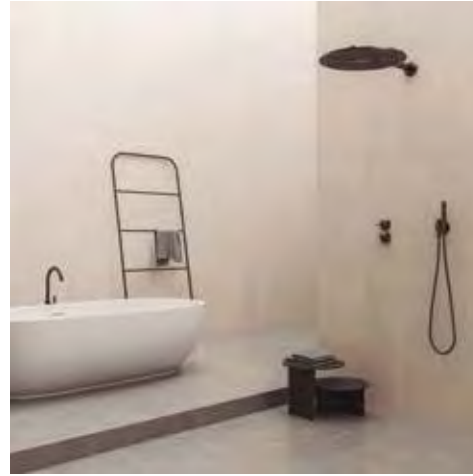

Acabado elegante y sofisticado que realza la apariencia de cualquier espacio